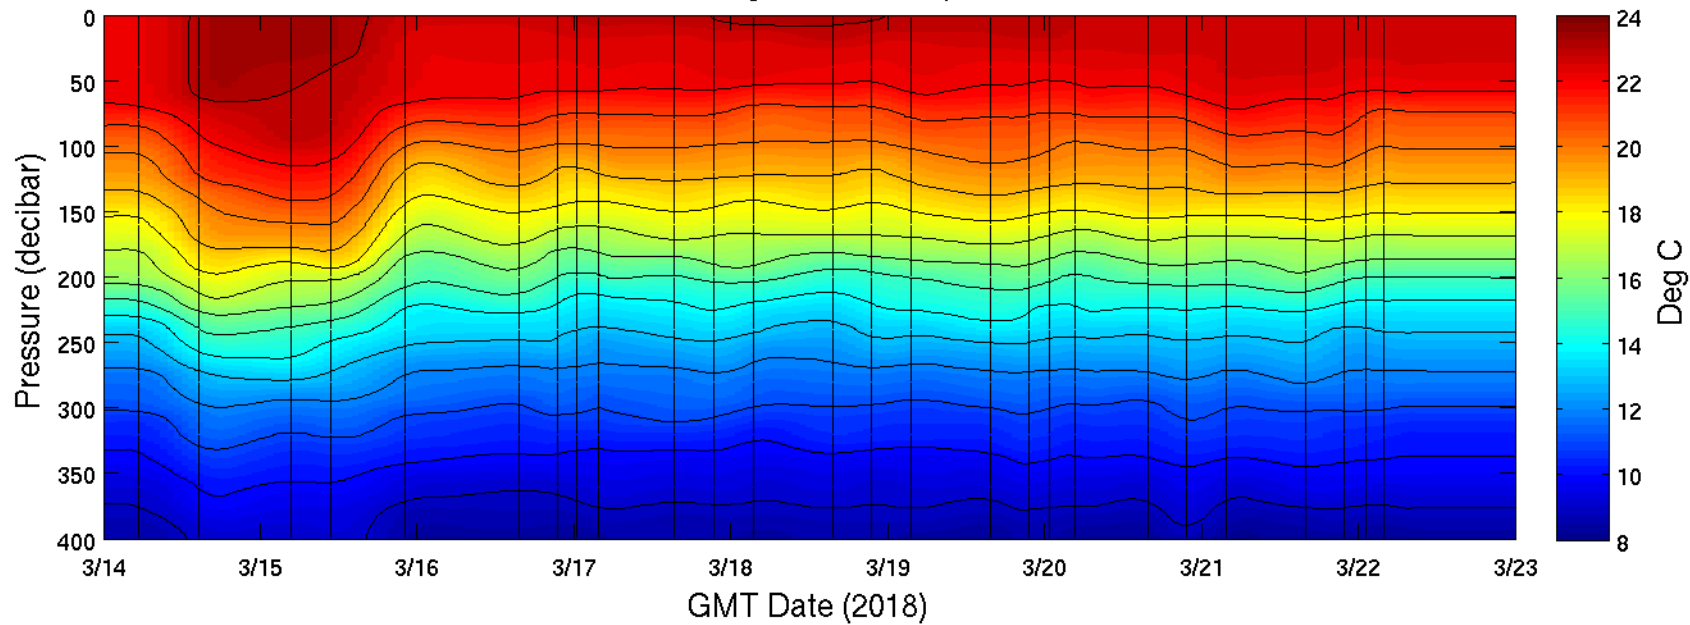

FK180310, Leg-1, CTD Temperature

FK180310, Leg-2, CTD Temperature